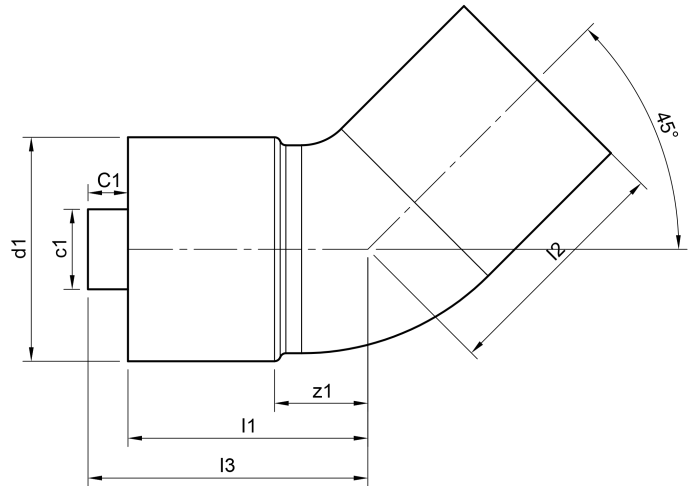

45 Degree Street Elbow - Solder

ECODU©

SIZES

Eco-Duo 45 Degree Street Elbow for 15mm *	W8334 CS	0.34kg
Eco-Duo 45 Degree Street Elbow for 22mm *	W8335 CS	0.37kg
Eco-Duo 45 Degree Street Elbow for 28mm *	W8336 CS	0.40kg
Eco-Duo 45 Degree Street Elbow for 35mm *	W8337 CS	0.59kg
Eco-Duo 45 Degree Street Elbow for 42mm *	W8338 CS	0.66kg
Eco-Duo 45 Degree Street Elbow for 54mm	W1538 CS	0.96g
Eco-Duo 45 Degree Street Elbow for 76.1mm	W1540 CS	1.65kg
Eco-Duo 45 Degree Street Elbow for 108mm	W1655 CS	2.37kg

* Only available in packs of 10

MATERIALS

Body: Copper
Separators: 316 Stainless Steel

MAX PRESSURE

16 Bar

NOTES

Only for use with potable water
Only for use with pumped recirculated water

FEATURES AND BENEFITS