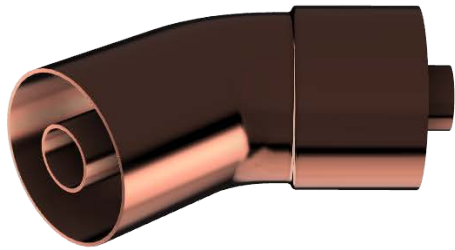

45 Degree Street Elbow - Solder

ECODU©

SIZES

Eco-Duo 45 Degree Street Elbow for 15mm *	W8334 CS	0.34kg
Eco-Duo 45 Degree Street Elbow for 22mm *	W8335 CS	0.37kg
Eco-Duo 45 Degree Street Elbow for 28mm *	W8336 CS	0.40kg
Eco-Duo 45 Degree Street Elbow for 35mm *	W8337 CS	0.59kg
Eco-Duo 45 Degree Street Elbow for 42mm *	W8338 CS	0.66kg
Eco-Duo 45 Degree Street Elbow for 54mm	W1538 CS	0.96g
Eco-Duo 45 Degree Street Elbow for 76.1mm	W1540 CS	1.65kg
Eco-Duo 45 Degree Street Elbow for 108mm	W1655 CS	2.37kg

* Only available in packs of 10

MATERIALS

Body: Copper
Separators: 316 Stainless Steel

MAX PRESSURE

16 Bar

NOTES

Only for use with potable water
Only for use with pumped recirculated water

FEATURES AND BENEFITS