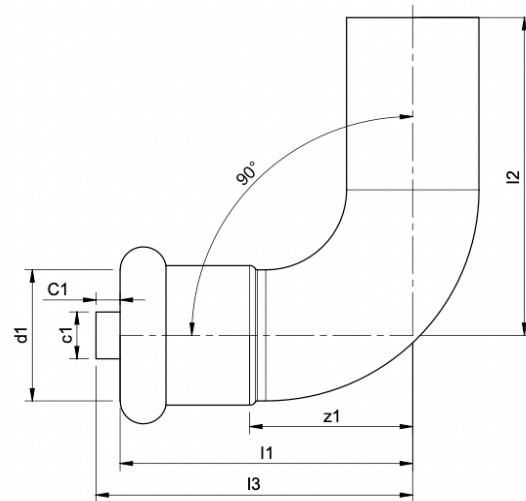

90 Degree Street Elbow

ECODU©

SIZES

Eco-Duo 90 Degree Street Elbow for 15mm *	W8324 CP	0.28kg
Eco-Duo 90 Degree Street Elbow for 22mm *	W8325 CP	0.31kg
Eco-Duo 90 Degree Street Elbow for 28mm *	W8326 CP	0.35kg
Eco-Duo 90 Degree Street Elbow for 35mm *	W8327 CP	0.64kg
Eco-Duo 90 Degree Street Elbow for 42mm *	W8328 CP	0.72kg
Eco-Duo 90 Degree Street Elbow for 54mm	W1522 CP	1.05kg
Eco-Duo 90 Degree Street Elbow for 66.7mm	W1523 CP	1.45kg
Eco-Duo 90 Degree Street Elbow for 76.1mm	W1524 CP	1.77kg
Eco-Duo 90 Degree Street Elbow for 108mm	W1653 CP	2.92kg

* Only available in packs of 10

MATERIALS

Body: Copper
Separators: 316 Stainless Steel

MAX PRESSURE

16 Bar

NOTES

Only for use with potable water
Only for use with pumped recirculated water

FEATURES AND BENEFITS

FINISHING OPTIONS

Copper CP

SKU	DESC	l1	l2	l3	d1	z1	c1	C1
W1517 CP	15mm	36	44	41	15	18	6	5
W1518 CP	22mm	50	58	55	22	27	8	5
W1519 CP	28mm	61	68	66	28	34	10	5
W1520 CP	35mm	75	81	80	35	43	15	5
W1521 CP	42mm	89	103	94	42	51	15	5
W1522 CP	54mm	108	123	113	54	65	22	5
W1523 CP	66.7mm	129	147	134	66.7	81	22	5
W1524 CP	76.1mm	142	160	147	76.1	92	28	5
W1653 CP	108mm	200	227	205	108	131	35	5