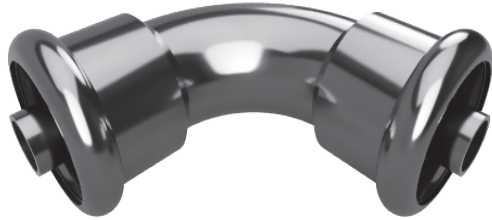

90 Degree Elbow

SIZES

Eco-Duo 90 Degree Elbow for 15mm *	W8319 CP	0.27kg
Eco-Duo 90 Degree Elbow for 22mm *	W8320 CP	0.35kg
Eco-Duo 90 Degree Elbow for 28mm *	W8321 CP	0.38kg
Eco-Duo 90 Degree Elbow for 35mm *	W8322 CP	0.62kg
Eco-Duo 90 Degree Elbow for 42mm *	W8323 CP	0.70kg
Eco-Duo 90 Degree Elbow for 54mm	W1514 CP	1.03kg
Eco-Duo 90 Degree Elbow for 66.7mm	W1515 CP	1.48kg
Eco-Duo 90 Degree Elbow for 76.1mm	W1516 CP	1.76kg
Eco-Duo 90 Degree Elbow for 108mm	W1650 CP	2.40kg

* Only available in packs of 10

MATERIALS

Body: Copper
Separators: 316 Stainless Steel

MAX PRESSURE

16 Bar

NOTES

Only for use with potable water
Only for use with pumped recirculated water

FEATURES AND BENEFITS