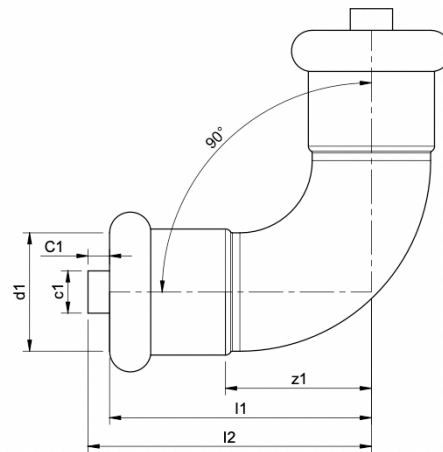

90 Degree Elbow

SIZES

Eco-Duo 90 Degree Elbow for 15mm *	W8319 CP	0.27kg
Eco-Duo 90 Degree Elbow for 22mm *	W8320 CP	0.35kg
Eco-Duo 90 Degree Elbow for 28mm *	W8321 CP	0.38kg
Eco-Duo 90 Degree Elbow for 35mm *	W8322 CP	0.62kg
Eco-Duo 90 Degree Elbow for 42mm *	W8323 CP	0.70kg
Eco-Duo 90 Degree Elbow for 54mm	W1514 CP	1.03kg
Eco-Duo 90 Degree Elbow for 66.7mm	W1515 CP	1.48kg
Eco-Duo 90 Degree Elbow for 76.1mm	W1516 CP	1.76kg
Eco-Duo 90 Degree Elbow for 108mm	W1650 CP	2.40kg

* Only available in packs of 10

MATERIALS

Body: Copper
Separators: 316 Stainless Steel

MAX PRESSURE

16 Bar

NOTES

Only for use with potable water
Only for use with pumped recirculated water

FEATURES AND BENEFITS

FINISHING OPTIONS

Copper CP

SKU	DESC	l1	l2	d1	z1	c1	C1
W1509 CP	15mm	36	41	15	18	6	5
W1510 CP	22mm	50	55	22	27	8	5
W1511 CP	28mm	61	66	28	34	10	5
W1512 CP	35mm	75	80	35	43	15	5
W1513 CP	42mm	89	94	42	51	15	5
W1514 CP	54mm	108	113	54	65	22	5
W1515 CP	66.7mm	129	134	66.7	81	22	5
W1516 CP	76.1mm	142	147	76.1	92	28	5
W1650 CP	108mm	200	205	108	131	35	5