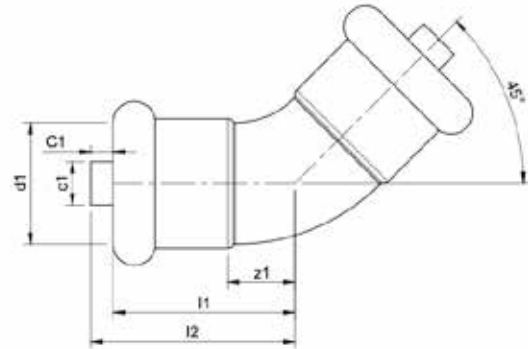

# 45 Degree Elbow

**SIZES**

Eco-Duo 45 Degree Elbow for 15mm *	W8329 CP	0.27kg
Eco-Duo 45 Degree Elbow for 22mm *	W8330 CP	0.29kg
Eco-Duo 45 Degree Elbow for 28mm *	W8331 CP	0.32kg
Eco-Duo 45 Degree Elbow for 35mm *	W8332 CP	0.58kg
Eco-Duo 45 Degree Elbow for 42mm *	W8333 CP	0.66kg
Eco-Duo 45 Degree Elbow for 54mm	W1530 CP	1.30kg
Eco-Duo 45 Degree Elbow for 66.7mm	W1531 CP	1.47kg
Eco-Duo 45 Degree Elbow for 76.1mm	W1532 CP	1.50kg
Eco-Duo 45 Degree Elbow for 108mm	W1654 CP	2.75kg

\* Only available in packs of 10

**MATERIALS**

Body: Copper  
Separators: 316 Stainless Steel

**MAX PRESSURE**

16 Bar

**NOTES**

Only for use with potable water  
Only for use with pumped recirculated water

**FEATURES AND BENEFITS**

**FINISHING OPTIONS**

Copper CP

SKU	DESC	l1	l2	d1	z1	c1	C1
W1525 CP	15mm	26	31	15	8	6	5
W1526 CP	22mm	35	40	22	11	8	5
W1527 CP	28mm	41	46	28	14	10	5
W1528 CP	35mm	50	55	35	18	15	5
W1529 CP	42mm	59	64	42	21	15	5
W1530 CP	54mm	70	75	54	28	22	5
W1531 CP	66.7mm	82	87	66.7	34	22	5
W1532 CP	76.1mm	89	94	76.1	39	28	5
W1654 CP	108mm	124	129	108	55	35	5