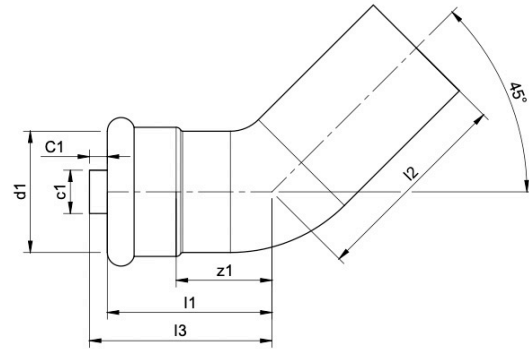

## SIZES

Eco-Duo 45 Degree Street Elbow for 15mm *	W8334 CP	0.34kg
Eco-Duo 45 Degree Street Elbow for 22mm *	W8335 CP	0.37kg
Eco-Duo 45 Degree Street Elbow for 28mm *	W8336 CP	0.40kg
Eco-Duo 45 Degree Street Elbow for 35mm *	W8337 CP	0.59kg
Eco-Duo 45 Degree Street Elbow for 42mm *	W8338 CP	0.66kg
Eco-Duo 45 Degree Street Elbow for 54mm	W1538 CP	0.96g
Eco-Duo 45 Degree Street Elbow for 66.7mm	W1539 CP	1.39kg
Eco-Duo 45 Degree Street Elbow for 76.1mm	W1540 CP	1.65kg
Eco-Duo 45 Degree Street Elbow for 108mm	W1655 CP	2.37kg