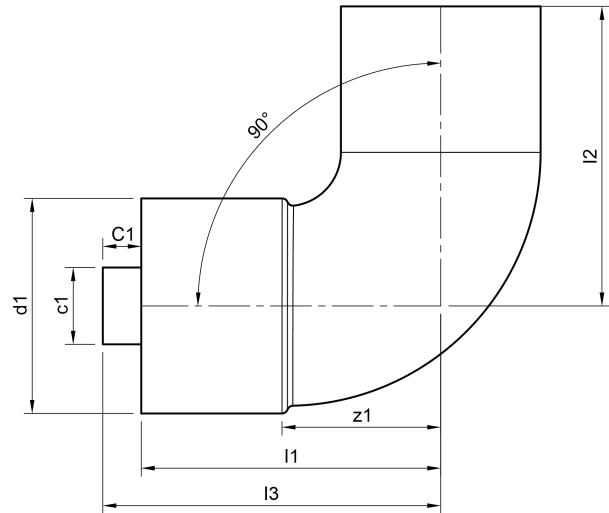

# 90 Degree Street Elbow - Solder

**ECODU**©

## SIZES

|   |          |        |
|---|----------|--------|
| Eco-Duo 90 Degree Street Elbow for 15mm * | W8324 CS | 0.28kg |
| Eco-Duo 90 Degree Street Elbow for 22mm * | W8325 CS | 0.31kg |
| Eco-Duo 90 Degree Street Elbow for 28mm * | W8326 CS | 0.35kg |
| Eco-Duo 90 Degree Street Elbow for 35mm * | W8327 CS | 0.64kg |
| Eco-Duo 90 Degree Street Elbow for 42mm * | W8328 CS | 0.72kg |
| Eco-Duo 90 Degree Street Elbow for 54mm   | W1522 CS | 1.05kg |
| Eco-Duo 90 Degree Street Elbow for 66.7mm | W1523 CS | 1.45kg |
| Eco-Duo 90 Degree Street Elbow for 76.1mm | W1524 CS | 1.77kg |
| Eco-Duo 90 Degree Street Elbow for 108mm  | W1653 CS | 2.92kg |