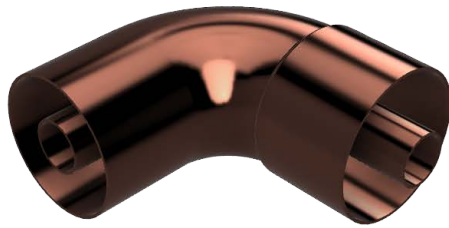

# 90 Degree Street Elbow - Solder

**ECODU**©

## SIZES

|   |          |        |
|---|----------|--------|
| Eco-Duo 90 Degree Street Elbow for 15mm * | W8324 CS | 0.28kg |
| Eco-Duo 90 Degree Street Elbow for 22mm * | W8325 CS | 0.31kg |
| Eco-Duo 90 Degree Street Elbow for 28mm * | W8326 CS | 0.35kg |
| Eco-Duo 90 Degree Street Elbow for 35mm * | W8327 CS | 0.64kg |
| Eco-Duo 90 Degree Street Elbow for 42mm * | W8328 CS | 0.72kg |
| Eco-Duo 90 Degree Street Elbow for 54mm   | W1522 CS | 1.05kg |
| Eco-Duo 90 Degree Street Elbow for 66.7mm | W1523 CS | 1.45kg |
| Eco-Duo 90 Degree Street Elbow for 76.1mm | W1524 CS | 1.77kg |
| Eco-Duo 90 Degree Street Elbow for 108mm  | W1653 CS | 2.92kg |

## MATERIALS

Body: Copper  
Separators: 316 Stainless Steel