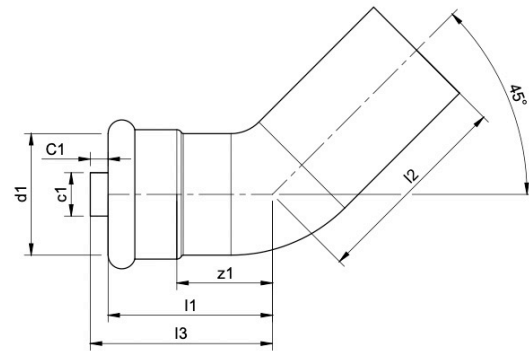

45 Degree Street Elbow

SIZES

Eco-Duo 45 Degree Street Elbow for 15mm *	W8334 CP	0.34kg
Eco-Duo 45 Degree Street Elbow for 22mm *	W8335 CP	0.37kg
Eco-Duo 45 Degree Street Elbow for 28mm *	W8336 CP	0.40kg
Eco-Duo 45 Degree Street Elbow for 35mm *	W8337 CP	0.59kg
Eco-Duo 45 Degree Street Elbow for 42mm *	W8338 CP	0.66kg
Eco-Duo 45 Degree Street Elbow for 54mm	W1530 CP	0.96g
Eco-Duo 45 Degree Street Elbow for 66.7mm	W1531 CP	1.39kg
Eco-Duo 45 Degree Street Elbow for 76.1mm	W1532 CP	1.65kg
Eco-Duo 45 Degree Street Elbow for 108mm	W1654 CP	2.37kg

* Only available in packs of 10

MATERIALS

Body: Copper
Separators: 316 Stainless Steel

MAX PRESSURE

16 Bar

NOTES

Only for use with potable water
Only for use with pumped recirculated water

FEATURES AND BENEFITS