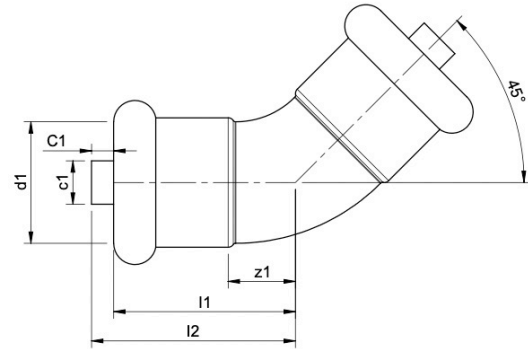

45 Degree Elbow

SIZES

Eco-Duo 45 Degree Elbow for 15mm *	W8329 CP	0.27kg
Eco-Duo 45 Degree Elbow for 22mm *	W8330 CP	0.29kg
Eco-Duo 45 Degree Elbow for 28mm *	W8331 CP	0.32kg
Eco-Duo 45 Degree Elbow for 35mm *	W8332 CP	0.58kg
Eco-Duo 45 Degree Elbow for 42mm *	W8333 CP	0.66kg
Eco-Duo 45 Degree Elbow for 54mm	W1560 CP	1.30kg
Eco-Duo 45 Degree Elbow for 66.7mm	W1561 CP	1.47kg
Eco-Duo 45 Degree Elbow for 76.1mm	W1562 CP	1.50kg
Eco-Duo 45 Degree Elbow for 108mm	W1654 CP	2.75kg

* Only available in packs of 10

MATERIALS

Body: Copper
Separators: 316 Stainless Steel

MAX PRESSURE

16 Bar

NOTES

Only for use with potable water
Only for use with pumped recirculated water

FEATURES AND BENEFITS

FINISHING OPTIONS

Copper CP

SKU	DESC	I1	I2	d1	z1	c1	C1
W1525 CP	15mm	26	31	15	8	6	5
W1526 CP	22mm	35	40	22	11	8	5
W1527 CP	28mm	41	46	28	14	10	5
W1528 CP	35mm	50	55	35	18	15	5
W1529 CP	42mm	59	64	42	21	15	5
W1560 CP	54mm	70	75	54	28	22	5
W1561 CP	66.7mm	82	87	66.7	34	22	5
W1562 CP	76.1mm	89	94	76.1	39	28	5
W1654 CP	108mm	124	129	108	55	28	5