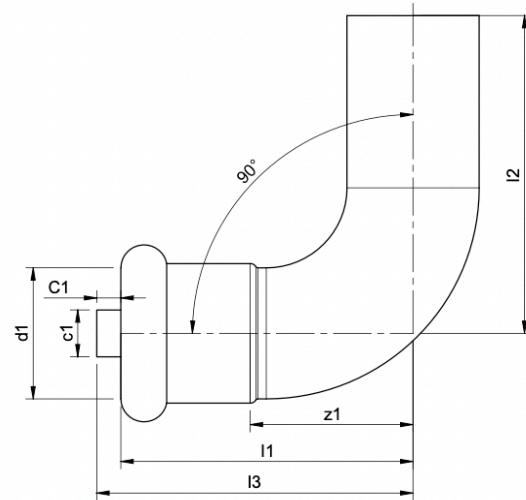

90 Degree Street Elbow

SIZES

Eco-Duo 90 Degree Street Elbow for 15mm *	W8324 CP	0.28kg
Eco-Duo 90 Degree Street Elbow for 22mm *	W8325 CP	0.31kg
Eco-Duo 90 Degree Street Elbow for 28mm *	W8326 CP	0.35kg
Eco-Duo 90 Degree Street Elbow for 35mm *	W8327 CP	0.64kg
Eco-Duo 90 Degree Street Elbow for 42mm *	W8328 CP	0.72kg
Eco-Duo 90 Degree Street Elbow for 54mm	W1522 CP	1.05kg
Eco-Duo 90 Degree Street Elbow for 66.7mm	W1523 CP	1.45kg
Eco-Duo 90 Degree Street Elbow for 76.1mm	W1524 CP	1.77kg
Eco-Duo 90 Degree Street Elbow for 108mm	W1653 CP	2.92kg

* Only available in packs of 10

MATERIALS

Body: Copper
Separators: 316 Stainless Steel

MAX PRESSURE

16 Bar

NOTES

Only for use with potable water
Only for use with pumped recirculated water

FEATURES AND BENEFITS

FINISHING OPTIONS

Copper CP

SKU	DESC	l1	l2	l3	d1	z1	c1	C1
W1517 CP	15mm	36	44	41	15	18	6	5
W1518 CP	22mm	50	58	55	22	27	8	5
W1519 CP	28mm	61	68	66	28	34	10	5
W1520 CP	35mm	75	81	80	35	43	15	5
W1521 CP	42mm	89	103	94	42	51	15	5
W1522 CP	54mm	108	123	113	54	65	22	5
W1523 CP	66.7mm	129	147	134	66.7	81	22	5
W1524 CP	76.1mm	142	160	147	76.1	92	28	5
W1653 CP	108mm	200	227	205	108	131	28	5