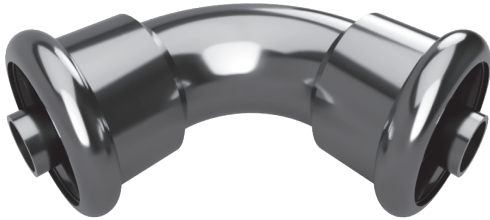

90 Degree Elbow

SIZES

Eco-Duo 90 Degree Elbow for 15mm *	W8319 CP	0.27kg
Eco-Duo 90 Degree Elbow for 22mm *	W8320 CP	0.35kg
Eco-Duo 90 Degree Elbow for 28mm *	W8321 CP	0.38kg
Eco-Duo 90 Degree Elbow for 35mm *	W8322 CP	0.62kg
Eco-Duo 90 Degree Elbow for 42mm *	W8323 CP	0.70kg
Eco-Duo 90 Degree Elbow for 54mm	W1514 CP	1.03kg
Eco-Duo 90 Degree Elbow for 66.7mm	W1515 CP	1.48kg
Eco-Duo 90 Degree Elbow for 76.1mm	W1516 CP	1.76kg
Eco-Duo 90 Degree Elbow for 108mm	W1650 CP	2.40kg

* Only available in packs of 10

MATERIALS

Body: Copper
Separators: 316 Stainless Steel

MAX PRESSURE

16 Bar

NOTES

Only for use with potable water
Only for use with pumped recirculated water

FEATURES AND BENEFITS