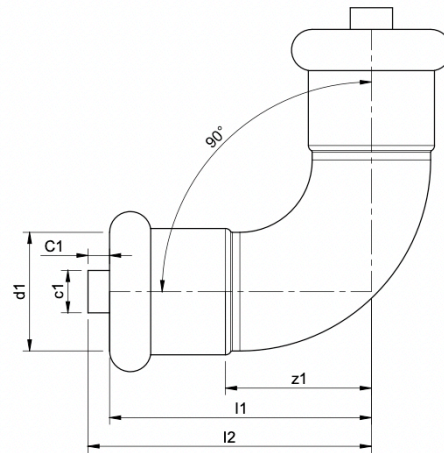

90 Degree Elbow

SIZES

Eco-Duo 90 Degree Elbow for 15mm *	W8319 CP	0.27kg
Eco-Duo 90 Degree Elbow for 22mm *	W8320 CP	0.35kg
Eco-Duo 90 Degree Elbow for 28mm *	W8321 CP	0.38kg
Eco-Duo 90 Degree Elbow for 35mm *	W8322 CP	0.62kg
Eco-Duo 90 Degree Elbow for 42mm *	W8323 CP	0.70kg
Eco-Duo 90 Degree Elbow for 54mm	W1514 CP	1.03kg
Eco-Duo 90 Degree Elbow for 66.7mm	W1515 CP	1.48kg
Eco-Duo 90 Degree Elbow for 76.1mm	W1516 CP	1.76kg
Eco-Duo 90 Degree Elbow for 108mm	W1650 CP	2.40kg

* Only available in packs of 10

MATERIALS

Body: Copper
Separators: 316 Stainless Steel

MAX PRESSURE

16 Bar

NOTES

Only for use with potable water
Only for use with pumped recirculated water

FEATURES AND BENEFITS

FINISHING OPTIONS

Copper CP

SKU	DESC	l1	l2	d1	z1	c1	c1
W1509 CP	15mm	36	41	15	18	6	5
W1510 CP	22mm	50	55	22	27	8	5
W1511 CP	28mm	61	66	28	34	10	5
W1512 CP	35mm	75	80	35	43	15	5
W1513 CP	42mm	89	94	42	51	15	5
W1514 CP	54mm	108	113	54	65	22	5
W1515 CP	66.7mm	129	134	66.7	81	22	5
W1516 CP	76.1mm	142	147	76.1	92	28	5
W1650 CP	108mm	200	205	108	131	28	5